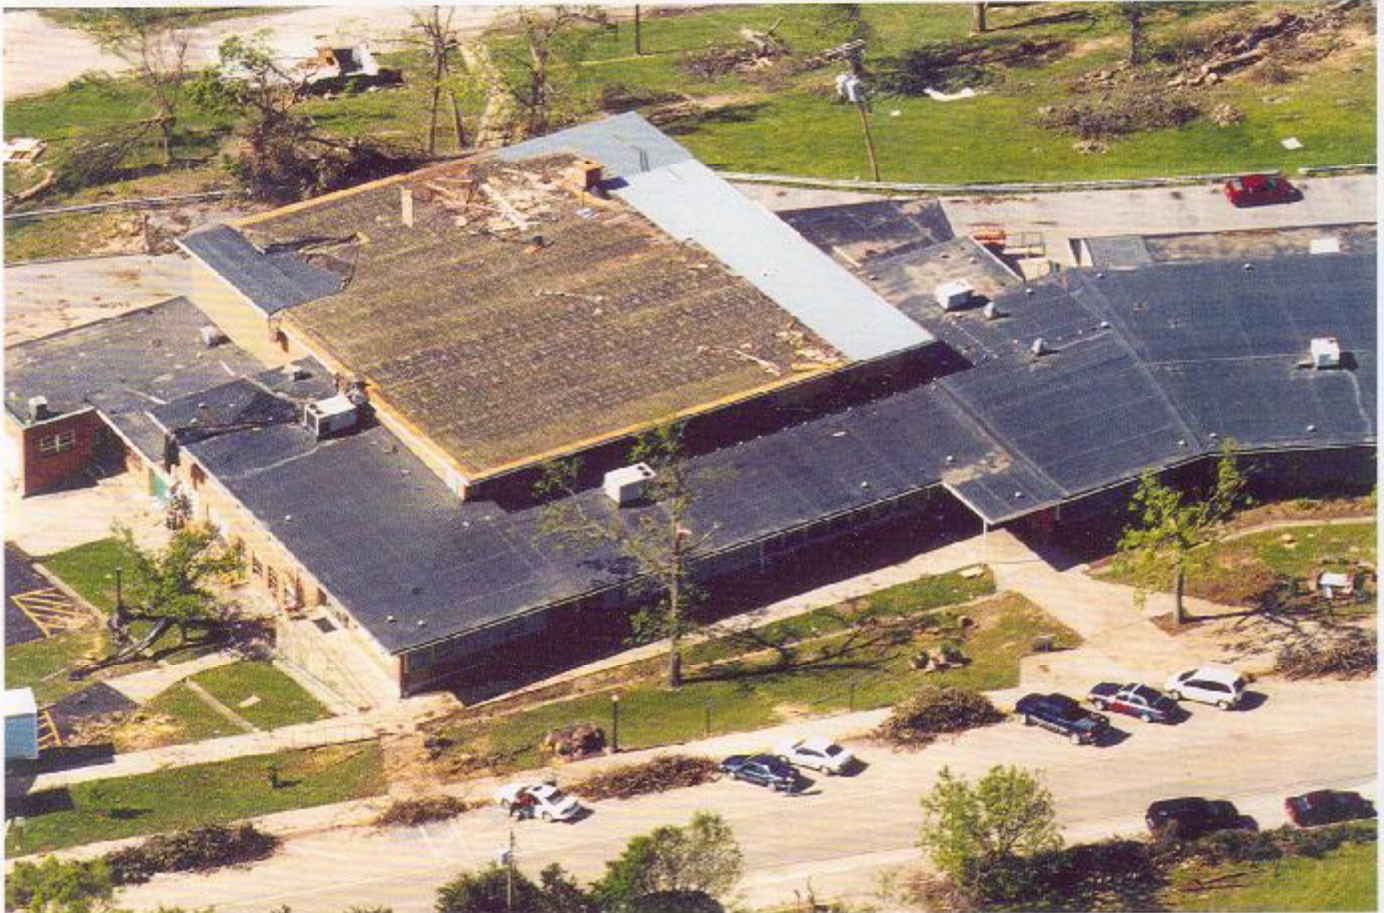

2001 COMPANY

TORNADO DAMAGE MAY 7, 2003 DESOTO, MISSOURI

A tornado passed over the DeSoto Junior and Senior High Schools in Missouri on May 7, 2003 on which a 2001 Company wind vented roof assembly was installed. The gymnasium sidewalls structurally collapsed but the 2001 Company wind-vented roof assembly still stayed aerodynamically vacuumed to the roof deck as the building collapsed (see rear picture).

The above picture shows 2001 Company wind-vented roofs firmly vacuumed in place over the classroom sections. The adjoining auditorium had a competitor's totally adhered EPDM that was torn off the skin of the insulation.

2001 Company Vented Roof Survives Tornado; Building Doesn't

KEVIN MANNING/POST-DISPATCH

Missouri Gov. Bob Holden arrives Wednesday in front of DeSoto Junior High School, where the gymnasium was destroyed Tuesday night by storms. He said he would seek federal disaster assistance for Jefferson and Cape Girardeau counties.

TORNADO DAMAGE MAY 7, 2003 DESOTO, MISSOURI

2001 Wind Vented Roof Survives Tornado
Competitor's Totally Adhered EPDM peeled off the insulation surface
in center raised auditorium roof section.

2001 Company P.O. Box 2557 Waterbury, CT 06723-2557 1 (800) 537-7663