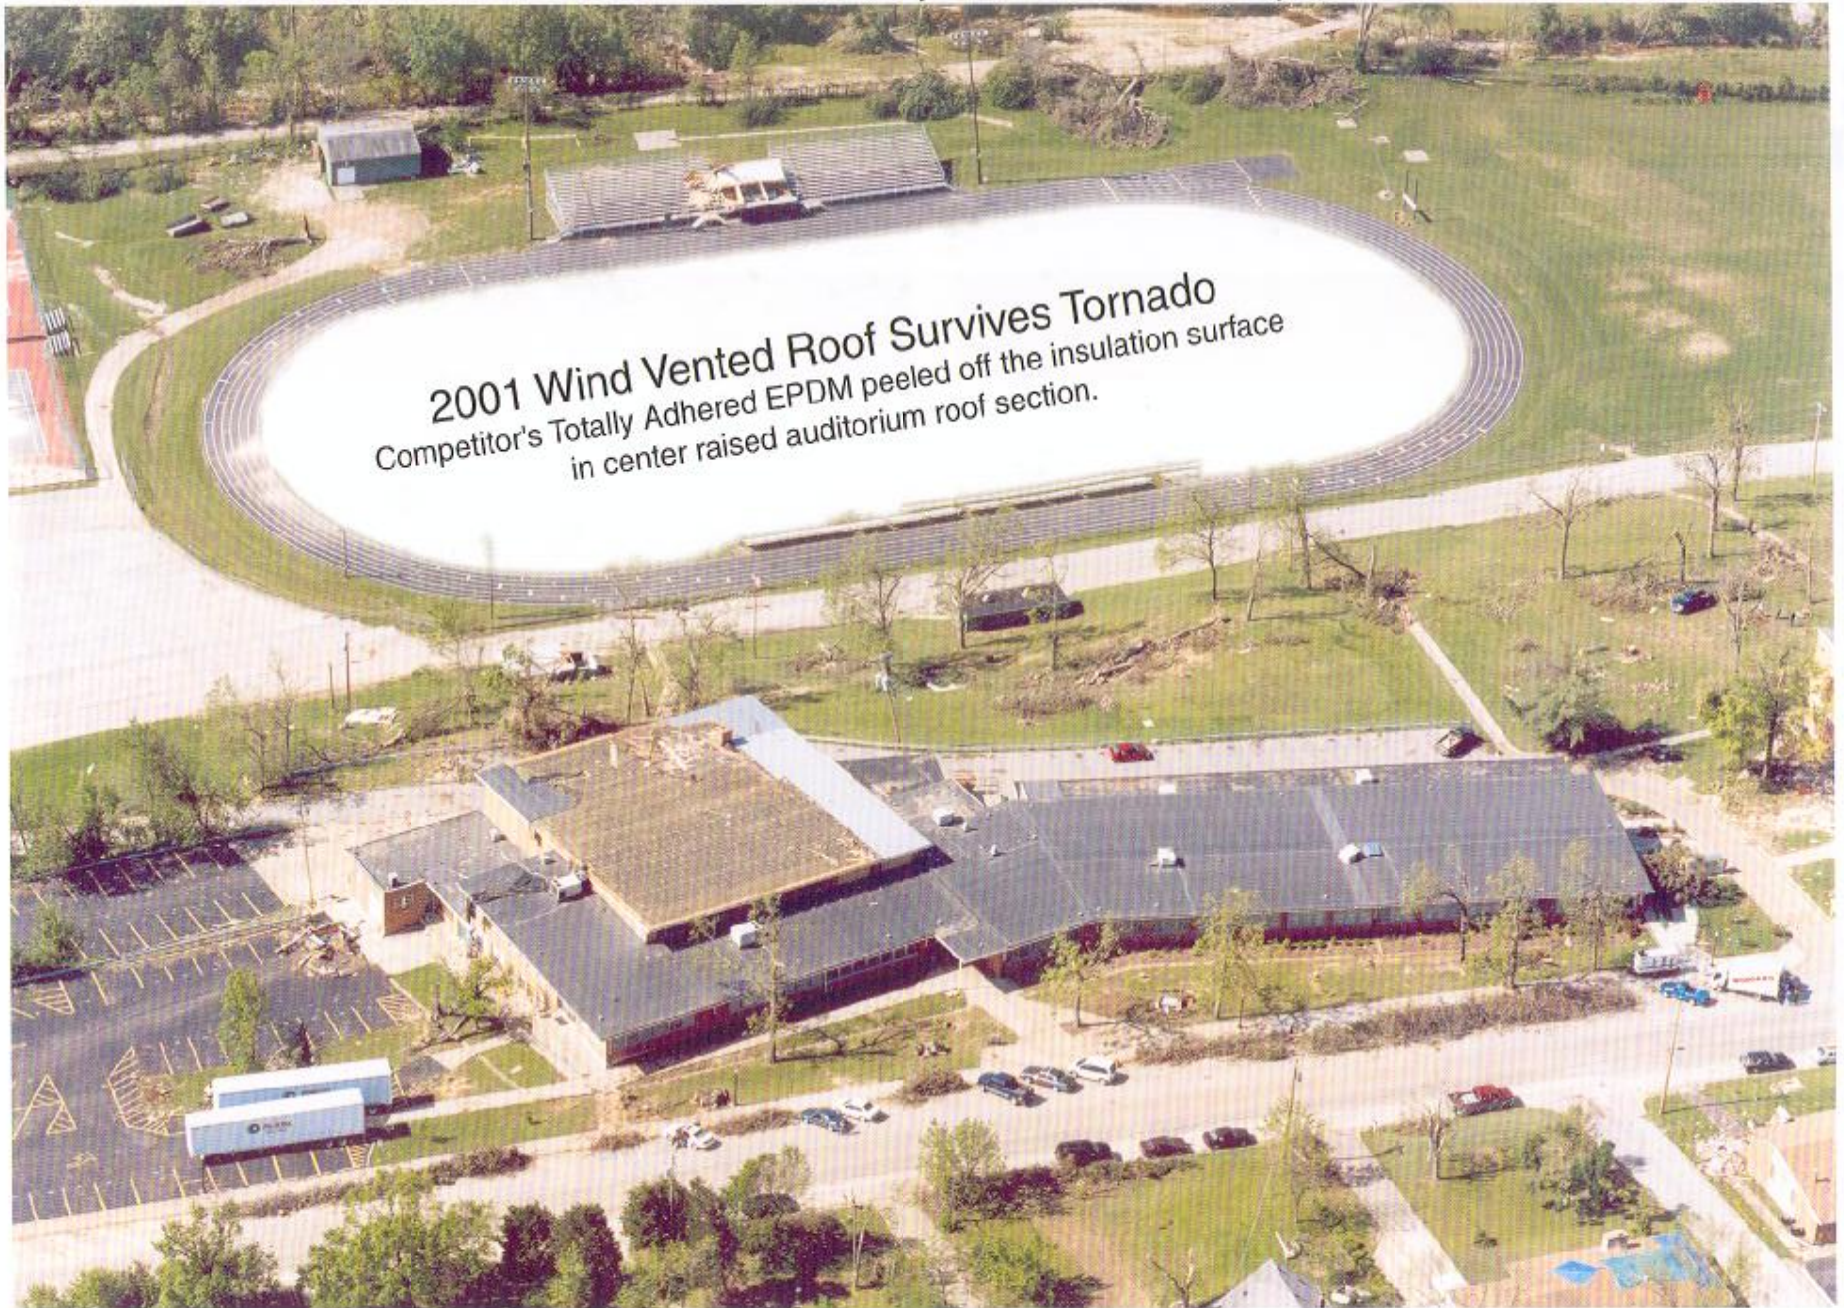

TORNADO DAMAGE MAY 7, 2003 DESOTO, MISSOURI

2001 Wind Vented Roof Survives Tornado
Competitor's Totally Adhered EPDM peeled off the insulation surface
in center raised auditorium roof section.

2001 Company P.O. Box 2557 Waterbury, CT 06723-2557 1 (800) 537-7663